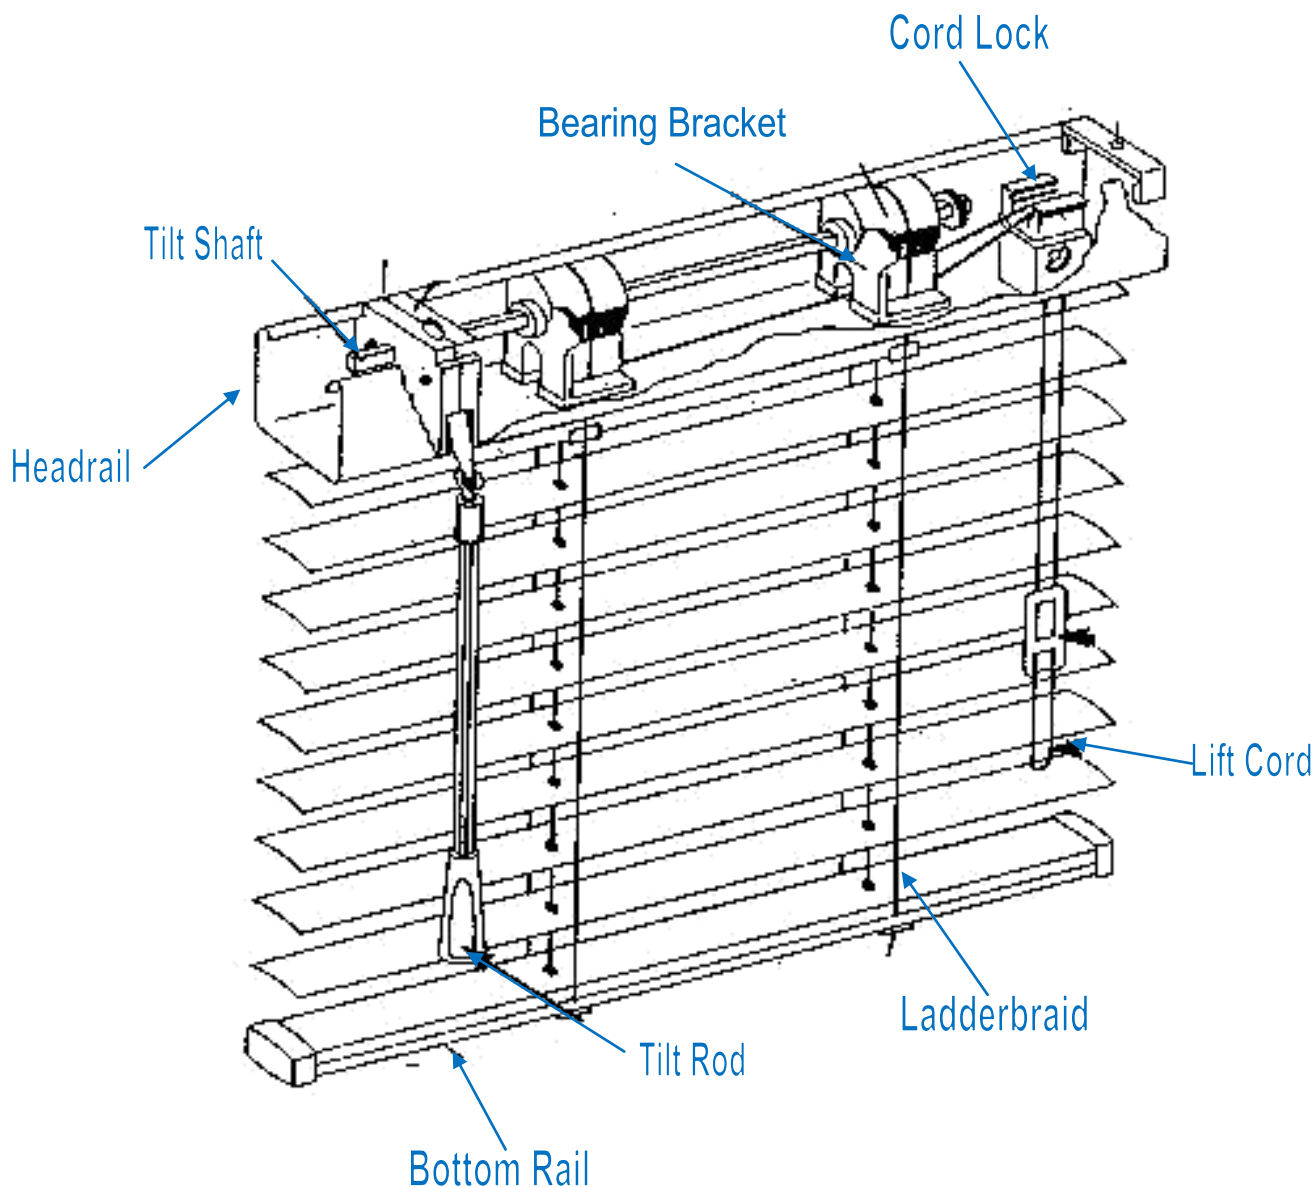

**CONTACT US TODAY
FOR A FREE SITE SURVEY & QUOTATION**

0800 3 10 10 20