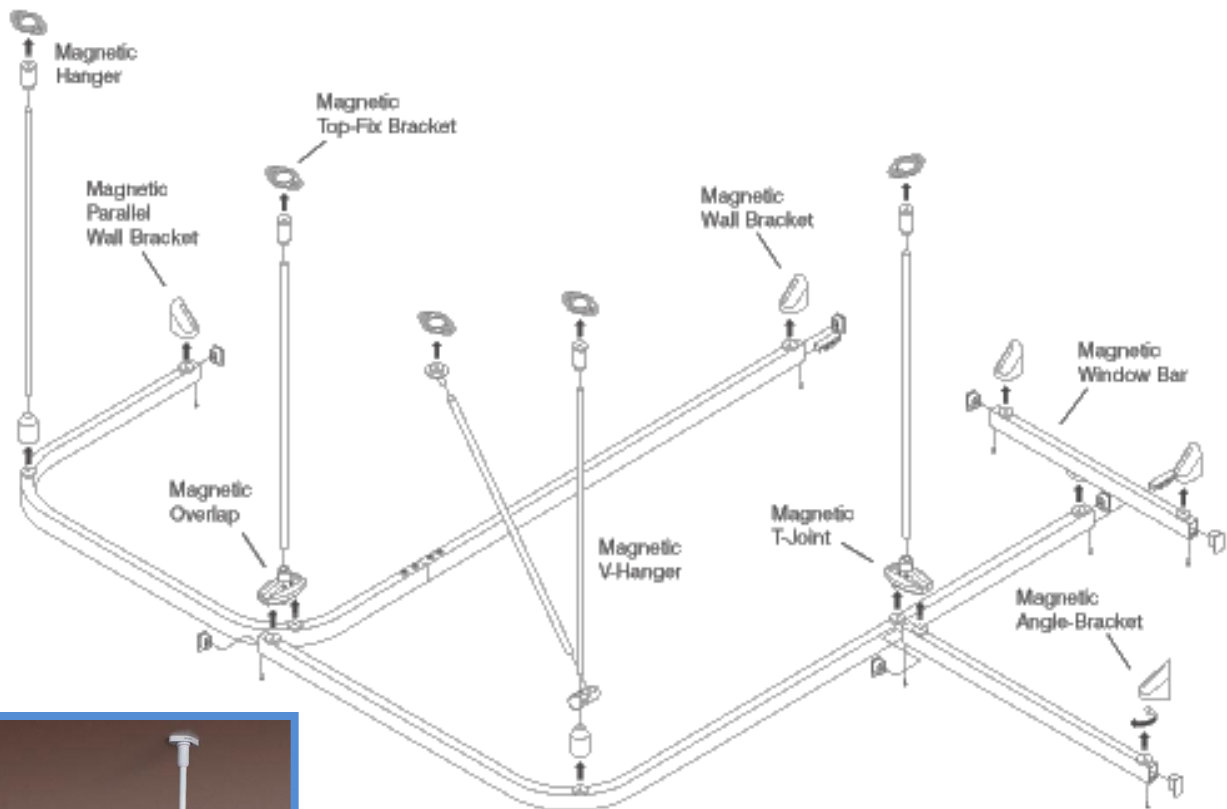

- Heavy Duty S.A.A. Aluminium Cubical Rails available in white, silver or with anti bacterial coating
- Can be fixed direct to the soffit, suspended from the wall or ceiling (dependant on site survey) via appropriate brackets/hanger rods
- Full 'Anti-Ligature' System available – reducing the risk of self harm
- All rails made to measure to exact requirements
- Curtains available - Made to Measure/Stock – Fabric, Shower and Disposable, All flame retardant to the required specification
- Full fixing service including movable systems, I V Support and cubical marking

Cubicle Rail Specification

**CONTACT US TODAY
FOR A FREE SITE SURVEY & QUOTATION**

0800 3 10 10 20

Kestral - Anti-ligature Rail System

**CONTACT US TODAY
FOR A FREE SITE SURVEY & QUOTATION**

0800 3 10 10 20

Kestral - Anti-ligature Accessories

Large range of accessories available with the unique Kestral Magnetic Anti-ligature mechanism.

Accessories Include:

1. Mounting Plate
2. Shower Head Holder
3. Toilet Roll Holder
4. Soap Dispenser
5. Paper Towel Dispenser
6. Soap Dish
7. Curtain Hold-back
8. Shelf
9. Wardrobe Rail
10. Towel Rail