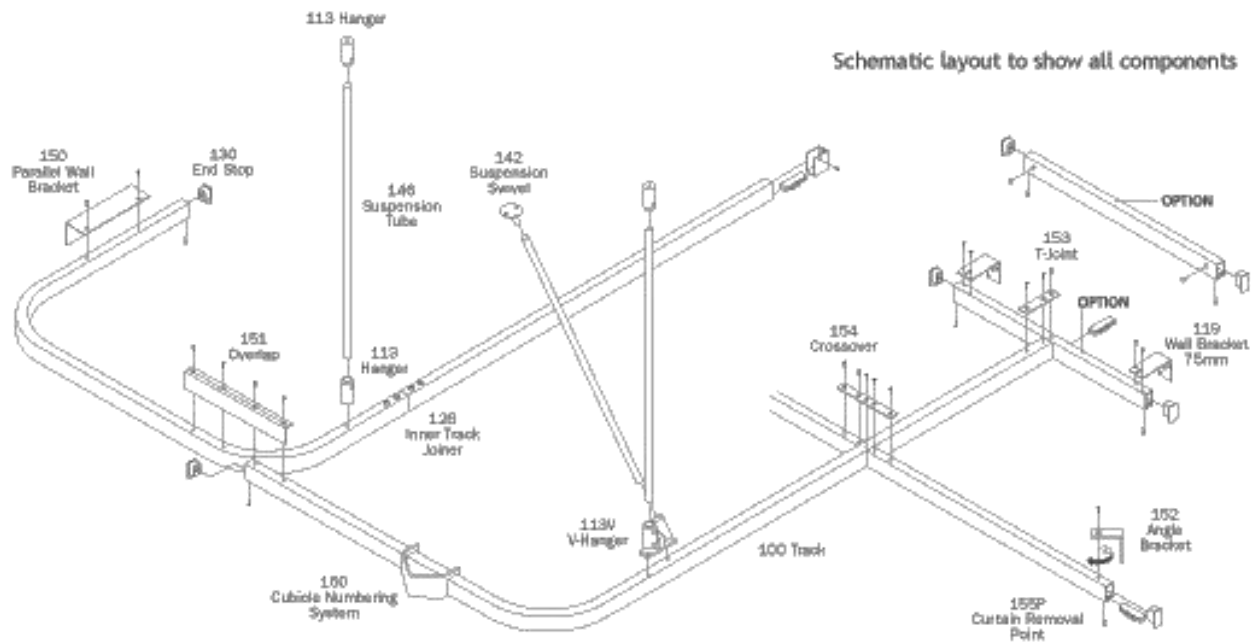

Cubicle Rail Specification

**CONTACT US TODAY
FOR A FREE SITE SURVEY & QUOTATION**

0800 3 10 10 20

Kestral - Anti-ligature Rail System

**CONTACT US TODAY
FOR A FREE SITE SURVEY & QUOTATION**

0800 3 10 10 20

Kestral - Anti-ligature Accessories

Large range of accessories available with the unique Kestral Magnetic Anti-ligature mechanism.

Accessories Include:

1. Mounting Plate
2. Shower Head Holder
3. Toilet Roll Holder
4. Soap Dispenser
5. Paper Towel Dispenser
6. Soap Dish
7. Curtain Hold-back
8. Shelf
9. Wardrobe Rail
10. Towel Rail