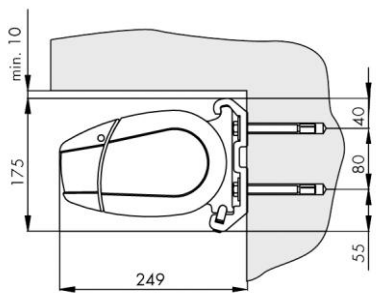

Pitch Settings

Top Fix

Face Fix

Projection Settings

TECHNICAL SPECIFICATION – 'CONTRACT' (mm)				
Projection	1500	2000	2500	3000
Minimum Width	1880	2380	2880	3390
MAXIMUM WIDTH:				5000
MAXIMUM PROJECTION				3000

Pitch Settings

Top Fix

Face Fix

Projection Settings

TECHNICAL SPECIFICATION – 'ELITE' (mm)						
Projection	1500	2000	2500	3000	3500	4000
Minimum Width	2000	2500	3000	3500	4000	4500
MAXIMUM WIDTH:		7000				
MAXIMUM PROJECTION		4000				