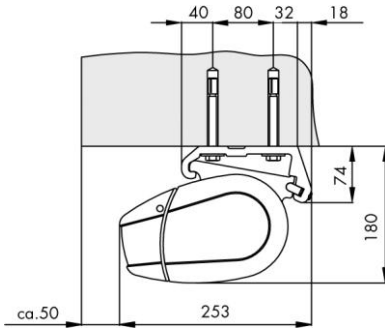

Cast aluminium components along with advanced mechanism guarentees a simple inclination adjustment

The elegant cover closes exactly against the cassette, and is distinguished by its high tension resistance

Pitch Settings

Top Fix

Face Fix

Projection Settings

TECHNICAL SPECIFICATION – 'CONTRACT' (mm)				
Projection	1500	2000	2500	3000
Minimum Width	1880	2380	2880	3390
MAXIMUM WIDTH:				5000
MAXIMUM PROJECTION				3000

Pitch Settings

Top Fix

Face Fix

Projection Settings

TECHNICAL SPECIFICATION – 'ELITE' (mm)						
Projection	1500	2000	2500	3000	3500	4000
Minimum Width	2000	2500	3000	3500	4000	4500
MAXIMUM WIDTH:		7000				
MAXIMUM PROJECTION		4000				