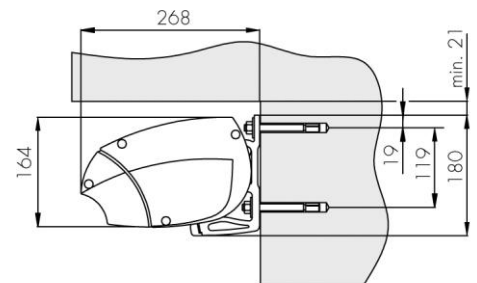

Pitch Settings

Top Fix

Face Fix

Projection Settings

TECHNICAL SPECIFICATION – 'CONTRACT' (mm)				
Projection	1500	2000	2500	3000
Minimum Width	1880	2380	2880	3390
MAXIMUM WIDTH:				5000
MAXIMUM PROJECTION				3000

The awning is fixed to the wall or ceiling with easily adjustable brackets that allows inclinations of 0-40 degrees

The protection profile protects the fabric on the tube even when the awning is projected. The supporting mechanism ensures the fabric is correctly tensioned.

Pitch Settings

Top Fix

Face Fix

Projection Settings

TECHNICAL SPECIFICATION – 'ELITE' (mm)						
Projection	1500	2000	2500	3000	3500	4000
Minimum Width	2000	2500	3000	3500	4000	4500
MAXIMUM WIDTH:		7000				
MAXIMUM PROJECTION		4000				