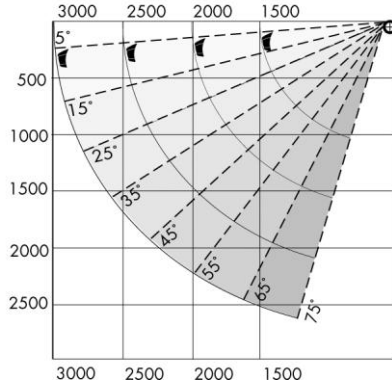

Pitch Settings

Top Fix

Face Fix

Projection Settings

TECHNICAL SPECIFICATION – 'CONTRACT' (mm)				
Projection	1500	2000	2500	3000
Minimum Width	1880	2380	2880	3390
MAXIMUM WIDTH:				5000
MAXIMUM PROJECTION				3000

Pitch Settings

Top Fix

Face Fix

Projection Settings

TECHNICAL SPECIFICATION – 'ELITE' (mm)						
Projection	1500	2000	2500	3000	3500	4000
Minimum Width	2000	2500	3000	3500	4000	4500
MAXIMUM WIDTH:		7000				
MAXIMUM PROJECTION		4000				