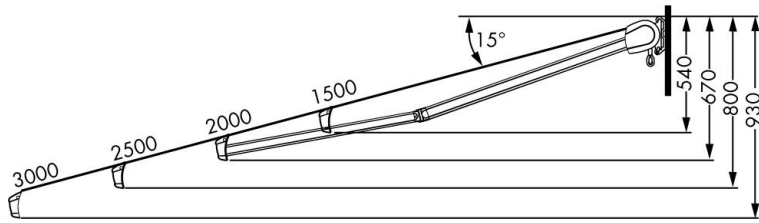

Pitch Settings

Top Fix

Face Fix

Projection Settings

TECHNICAL SPECIFICATION – 'CONTRACT' (mm)				
Projection	1500	2000	2500	3000
Minimum Width	1880	2380	2880	3390
MAXIMUM WIDTH:				5000
MAXIMUM PROJECTION				3000

Pitch Settings

Top Fix

Face Fix

Projection Settings

TECHNICAL SPECIFICATION – 'ELITE' (mm)						
Projection	1500	2000	2500	3000	3500	4000
Minimum Width	2000	2500	3000	3500	4000	4500
MAXIMUM WIDTH:		7000				
MAXIMUM PROJECTION		4000				