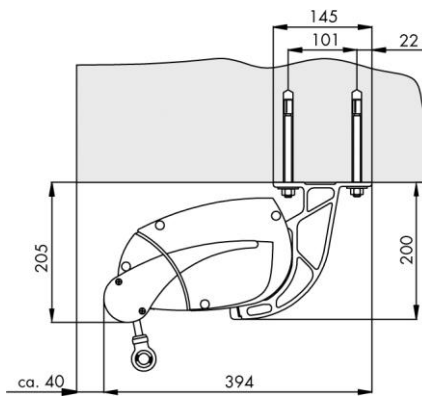

Pitch Settings

Top Fix

Face Fix

Projection Settings

TECHNICAL SPECIFICATION – 'CONTRACT' (mm)				
Projection	1500	2000	2500	3000
Minimum Width	1880	2380	2880	3390
MAXIMUM WIDTH:				5000
MAXIMUM PROJECTION				3000

The awning is fixed to the wall or ceiling with easily adjustable brackets that allows inclinations of 0-40 degrees

The protection profile protects the fabric on the tube even when the awning is projected. The supporting mechanism ensures the fabric is correctly tensioned.

Pitch Settings

Top Fix

Face Fix

Projection Settings

TECHNICAL SPECIFICATION – 'ELITE' (mm)						
Projection	1500	2000	2500	3000	3500	4000
Minimum Width	2000	2500	3000	3500	4000	4500
MAXIMUM WIDTH:		7000				
MAXIMUM PROJECTION		4000				