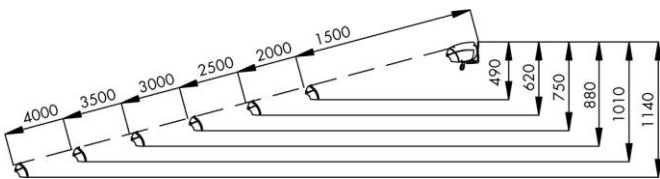

The awning is fixed to the wall or ceiling with easily adjustable brackets that allows inclinations of 0-40 degrees

The protection profile protects the fabric on the tube even when the awning is projected. The supporting mechanism ensures the fabric is correctly tensioned.

Pitch Settings

Top Fix

Face Fix

Projection Settings

TECHNICAL SPECIFICATION – 'ELITE' (mm)						
Projection	1500	2000	2500	3000	3500	4000
Minimum Width	2000	2500	3000	3500	4000	4500
MAXIMUM WIDTH:		7000				
MAXIMUM PROJECTION		4000				