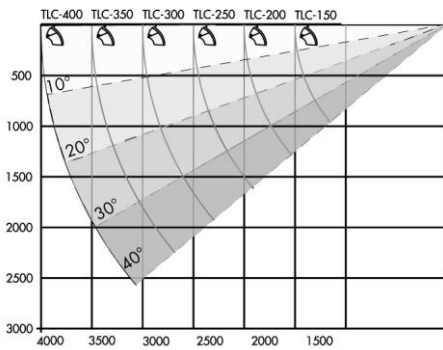

Pitch Settings

Top Fix

Face Fix

Projection Settings

TECHNICAL SPECIFICATION – 'CONTRACT' (mm)				
Projection	1500	2000	2500	3000
Minimum Width	1880	2380	2880	3390
MAXIMUM WIDTH:				5000
MAXIMUM PROJECTION				3000

Pitch Settings

Top Fix

Face Fix

Projection Settings

TECHNICAL SPECIFICATION – 'ELITE' (mm)						
Projection	1500	2000	2500	3000	3500	4000
Minimum Width	2000	2500	3000	3500	4000	4500
MAXIMUM WIDTH:		7000				
MAXIMUM PROJECTION		4000				