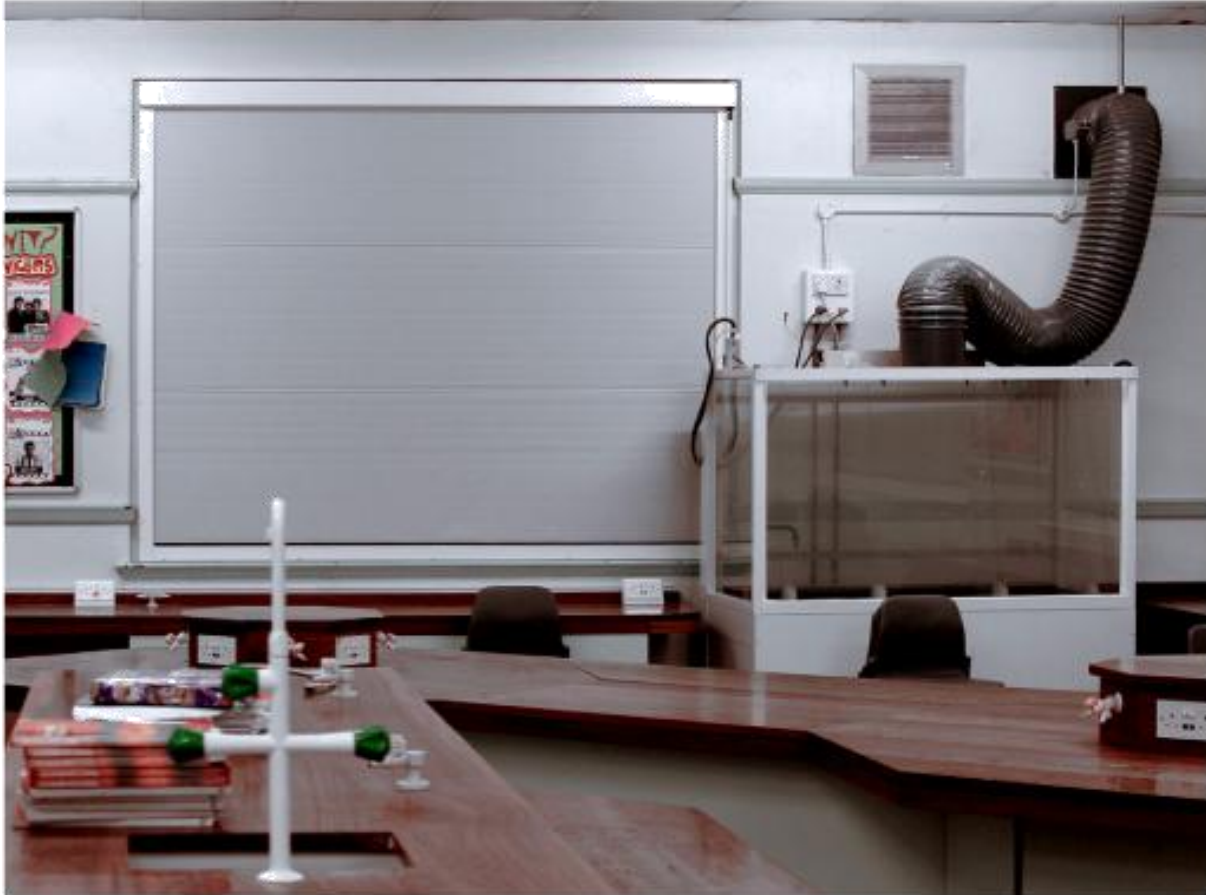

- High quality fully channelled blackout blinds with metal masking frames in available colour of your choice.
- Continuous brush seals on side channels.
- Solid bottom rails preventing fabric deflection or open base systems for doorways/sill access.
- Total blackout fabric flame retardant to BS5867 Pt2b, Matching vertical blinds etc. available.
- Standard rollers available with a range of blackout/dim-out fabrics ideally suited to vision panels etc.
- Full electrical systems - available in 240/110v or low voltage, hard wired/remote, integrated to full audio visual configurations.
- Special Application Blinds available for Sky Lights, Bay Windows, Roof Domes and Laboratories etc.
- Range of screens, projectors, smart boards and AV equipment available.

**CONTACT US TODAY
FOR A FREE SITE SURVEY & QUOTATION**

0800 3 10 10 20

CONTRACTORS HEALTH & SAFETY ASSESSMENT SCHEME
Accredited Contractor
www.chas.gov.uk

Interior Roller Blind

The Window Charm Blackout Blind is a robust, light excluding, cassetted roller blind system, suitable for a wide variety of room darkening applications.

Construction

The blind box, side and bottom channels are made from pre-painted steel, with a tough, 200 micron, plastisol coating. Standard colours are black or white, with additional colours available on request.