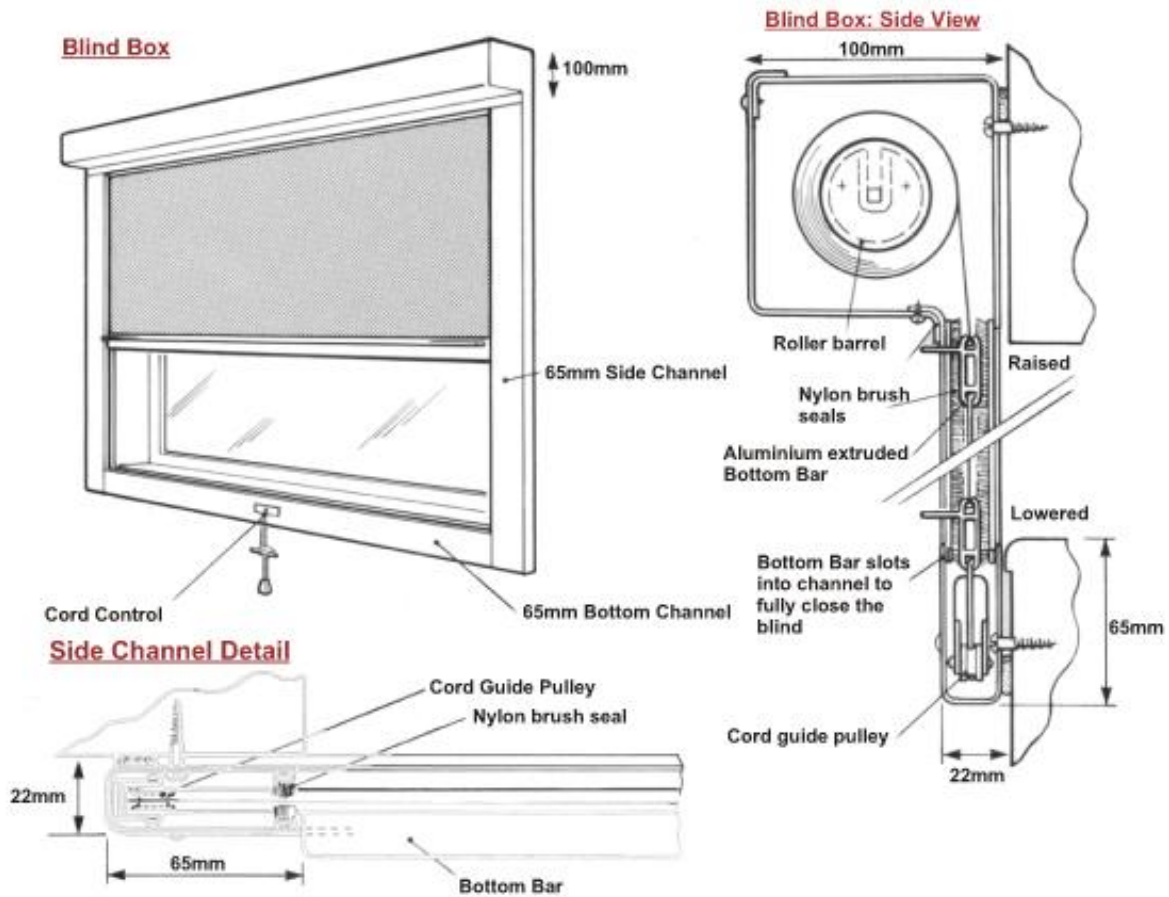

Fixing: Window Charm Blackout Blinds are supplied either fully or part assembled dependant on size, access etc.